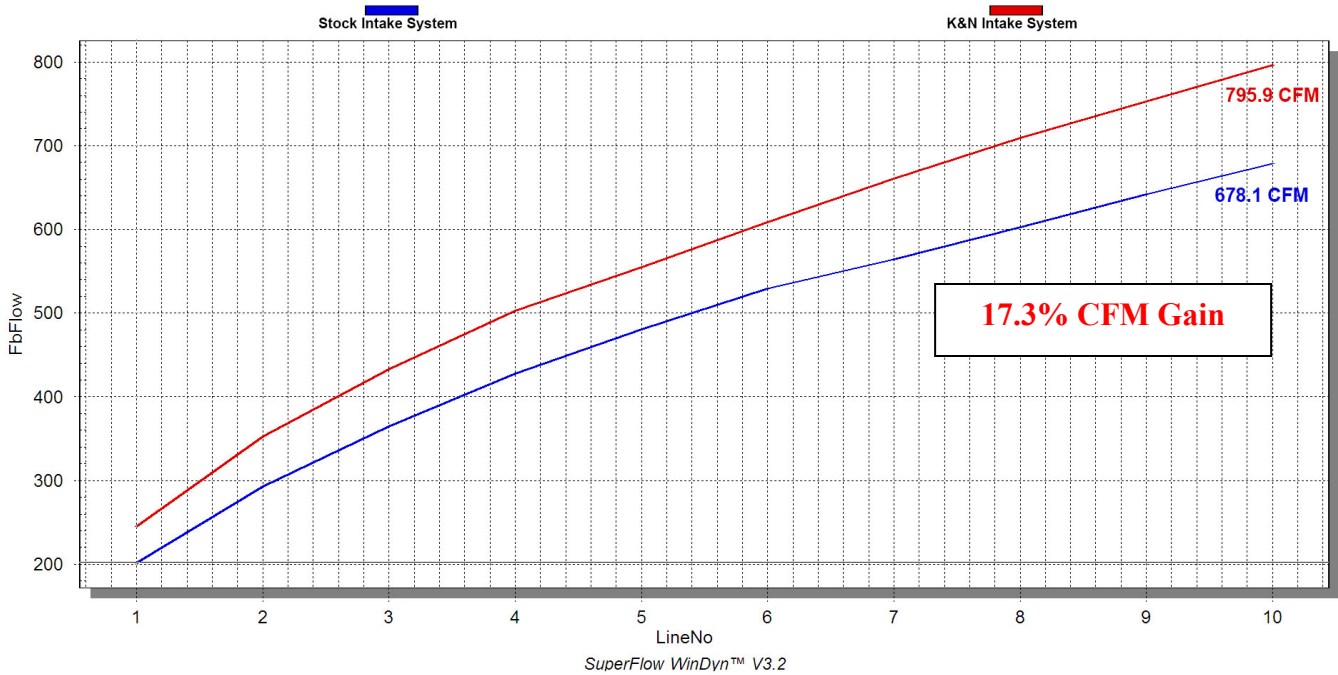

**K&N Engineering Inc.**  
**CFM**

**Run Title: Stock 2022 Dodge Charger V8-6.4L**  
**Run Notes: Stock Intake System**  
**Run Date: 8-12-2025**

**Run Title: K&N 2022 Dodge Charger V8-6.4L**  
**Run Notes: K&N Intake System 50-2545**  
**Run Date: 8-12-2025**

**CFM gains based on specific or similar vehicle SF-1020 flow bench test. Results will vary. For more information, look up vehicle and/or testing protocols at [KNFilters.com](http://KNFilters.com)**

**502545CFM**